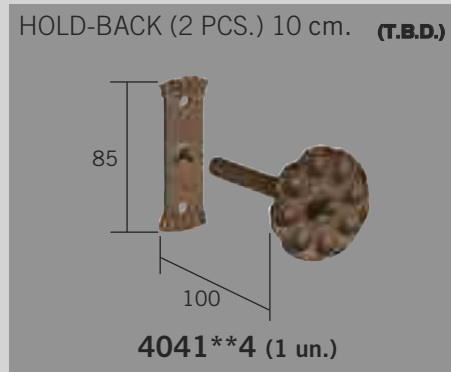

68. SALMON-GOLD

65. BLUE-WHITE

COLOUR CODE: Where "***", substitute them with the required & available two digit colour code

PACKAGING CODE: 4. PLASTIC BAG

« TIE-BACK HOOKS & CLEAT »

44. GOLD

43. CHROMED

07. BLACK