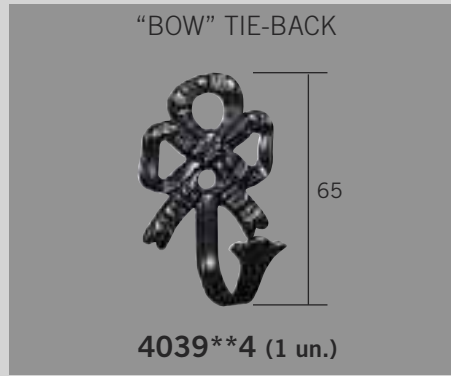

« WROUGHT IRON » TIE-BACK HOOKS & HOLD-BACKS

** COLOURS:

06. WHITE

07. BLACK

62. IVORY-GOLD

63. OXIDE

60. MATT-SILVER

69. BLACK-GOLD

« TO BE DISCONTINUED »

73. BLACK-SILVER

72. BLACK-COPPER

76. CLAY

74. GREEN-GOLD

61. GREEN-BLACK

66. YELLOW-GOLD

75. RED-GOLD

68. SALMON-GOLD

65. BLUE-WHITE

COLOUR CODE: Where "***", substitute them with the required & available two digit colour code

PACKAGING CODE: 4. PLASTIC BAG